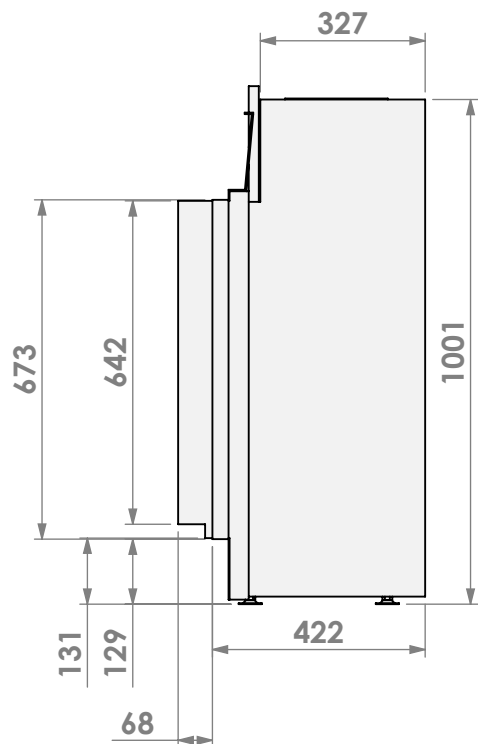

Modifications reserved

Scale: 1:15
Unit: mm

Version: 0

* = optional extended adjustable legs max. + 350 mm

belfires

Barbas Belfires B.V.
Hallenstraat 17
5531 AB Bladel
The Netherlands
www.barbasbelfires.com

Name: Derby Large-3 hidden door convection casing

Modifications reserved

Scale: 1:15
Unit: mm

Version: 0

belfires

Barbas Bellfires B.V.
Hallenstraat 17
5531 AB Bladel
The Netherlands
www.barbasbellfires.com

Name: Derby Large-3 hidden door+ 7cm

Modifications reserved

Scale: 1:15
Unit: mm

Version: 0

belfires

Barbas Bellfires B.V.
Hallenstraat 17
5531 AB Bladel
The Netherlands
www.barbasbellfires.com

Name: Derby Large-3 hidden door+ 10cm

Modifications reserved

Scale: 1:15
Unit: mm

Version: 0