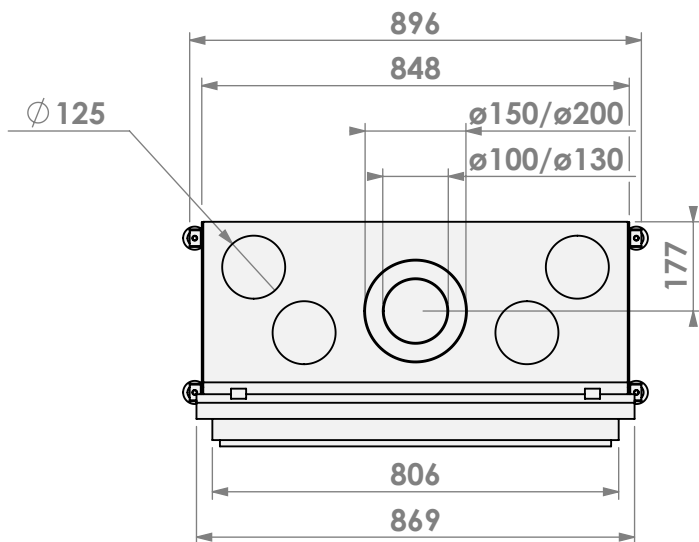

Version:

0

Unit:

mm

* = optional extended adjustable legs max. + 350 mm

belfires

Barbas Belfires B.V.
Hallenstraat 17
5531 AB Bladel
The Netherlands
www.barbasbelfires.com

Name: Derby Large-3 floating frame convection casing

Modifications reserved

Scale: 1:15
Unit: mm

Version: 0

* = optional extended adjustable legs max. + 350 mm

belfires

Barbas Belfires B.V.
Hallenstraat 17
5531 AB Bladel
The Netherlands
www.barbasbelfires.com

Name: Derby Large-3 hidden door+ 7cm

Modifications reserved

Scale: 1:15
Unit: mm

Version: 0

belfires

Barbas Bellfires B.V.
Hallenstraat 17
5531 AB Bladel
The Netherlands
www.barbasbellfires.com

Name: Derby Large-3 hidden door+ 10cm

Modifications reserved

Scale: 1:15
Unit: mm

Version: 0