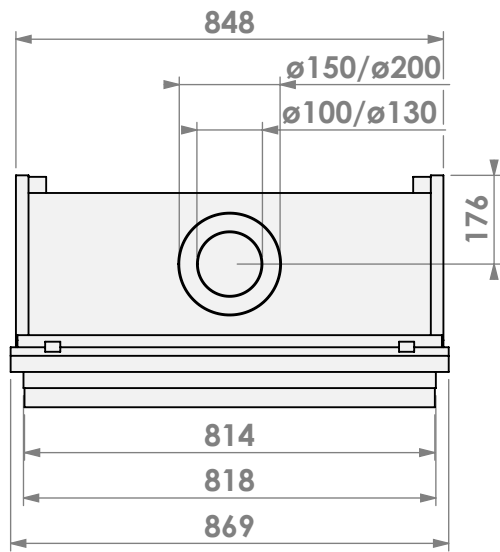

Modifications reserved

Scale: 1:15
Unit: mm

Version: 0

* = optional extended adjustable legs max. + 350 mm

belfires

Barbas Belfires B.V.
Hallenstraat 17
5531 AB Bladel
The Netherlands
www.barbasbelfires.com

Name: Derby Large-3 hidden door convection casing

Modifications reserved

Scale: 1:15
Unit: mm

Version: 0

belfires

Barbas Bellfires B.V.
Hallenstraat 17
5531 AB Bladel
The Netherlands
www.barbasbellfires.com

Name: Derby Large-3 hidden door+ 7cm

Modifications reserved

Scale: 1:15
Unit: mm

Version: 0

belfires

Barbas Bellfires B.V.
Hallenstraat 17
5531 AB Bladel
The Netherlands
www.barbasbellfires.com

Name: Derby Large-3 hidden door+ 10cm

Modifications reserved

Scale: 1:15
Unit: mm

Version: 0