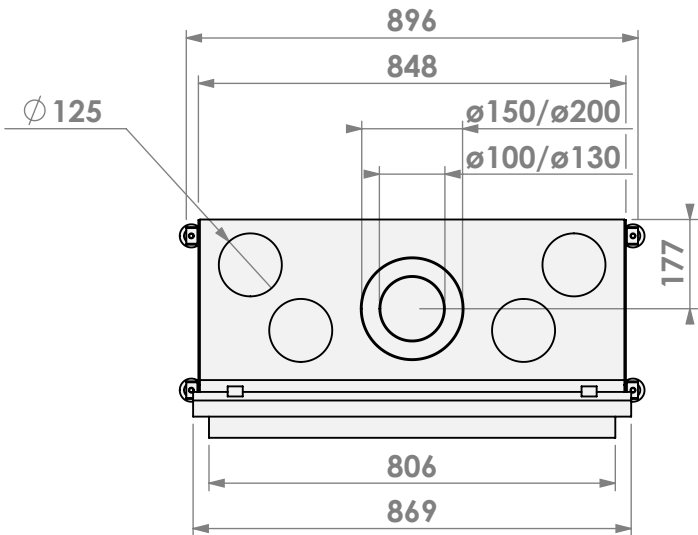

Version:

0

Unit:

mm

* = optional extended adjustable legs max. + 350 mm

belfires

Barbas Belfires B.V.
Hallenstraat 17
5531 AB Bladel
The Netherlands
www.barbasbelfires.com

Name: Derby Large-3 floating frame convection casing

Modifications reserved

Scale: 1:15
Unit: mm

Version: 0

* = optional extended adjustable legs max. + 350 mm

belfires

Barbas Belfires B.V.
Hallenstraat 17
5531 AB Bladel
The Netherlands
www.barbasbelfires.com

Name: Derby Large-3 hidden door+ 7cm

Modifications reserved

Scale: 1:15
Unit: mm

Version: 0

belfires

Barbas Bellfires B.V.
Hallenstraat 17
5531 AB Bladel
The Netherlands
www.barbasbellfires.com

Name: Derby Large-3 hidden door+ 10cm

Modifications reserved

Scale: 1:15
Unit: mm

Version: 0