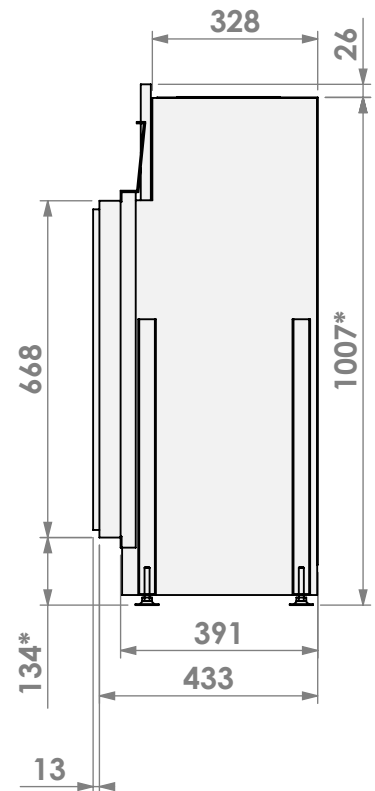

Version:

0

Unit:

mm

* = optional extended adjustable legs max. + 350 mm

belfires

Barbas Belfires B.V.
Hallenstraat 17
5531 AB Bladel
The Netherlands
www.barbasbelfires.com

Name: Derby Large-3 floating frame convection casing

Modifications reserved

Scale: 1:15
Unit: mm

Version: 0

* = optional extended adjustable legs max. + 350 mm

belfires

Barbas Belfires B.V.
Hallenstraat 17
5531 AB Bladel
The Netherlands
www.barbasbelfires.com

Name: Derby Large-3 hidden door+ 7cm

Modifications reserved

Scale: 1:15
Unit: mm

Version: 0

belfires

Barbas Bellfires B.V.
Hallenstraat 17
5531 AB Bladel
The Netherlands
www.barbasbellfires.com

Name: Derby Large-3 hidden door+ 10cm

Modifications reserved

Scale: 1:15
Unit: mm

Version: 0