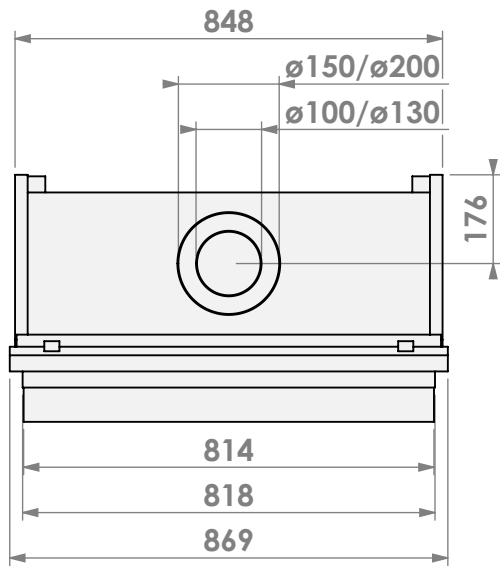

Modifications reserved

Scale: 1:15
Unit: mm

Version: 0

* = optional extended adjustable legs max. + 350 mm

belfires

Barbas Belfires B.V.
Hallenstraat 17
5531 AB Bladel
The Netherlands
www.barbasbelfires.com

Name: Derby Large-3 hidden door convection casing

Modifications reserved

Scale: 1:15
Unit: mm

Version: 0

belfires

Barbas Bellfires B.V.
Hallenstraat 17
5531 AB Bladel
The Netherlands
www.barbasbellfires.com

Name: Derby Large-3 hidden door+ 7cm

Modifications reserved

Scale: 1:15
Unit: mm

Version: 0

belfires

Barbas Bellfires B.V.
Hallenstraat 17
5531 AB Bladel
The Netherlands
www.barbasbellfires.com

Name: Derby Large-3 hidden door+ 10cm

Modifications reserved

Scale: 1:15
Unit: mm

Version: 0