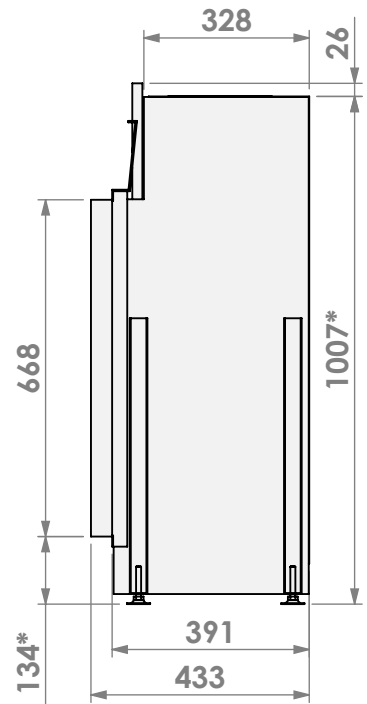

Version:

0

Unit:

mm

* = optional extended adjustable legs max. + 350 mm

belfires

Barbas Belfires B.V.
Hallenstraat 17
5531 AB Bladel
The Netherlands
www.barbasbelfires.com

Name: Derby Large-3 floating frame convection casing

Modifications reserved

Scale: 1:15
Unit: mm

Version: 0

* = optional extended adjustable legs max. + 350 mm

belfires

Barbas Belfires B.V.
Hallenstraat 17
5531 AB Bladel
The Netherlands
www.barbasbelfires.com

Name: Derby Large-3 hidden door+ 7cm

Modifications reserved

Scale: 1:15
Unit: mm

Version: 0

belfires

Barbas Bellfires B.V.
Hallenstraat 17
5531 AB Bladel
The Netherlands
www.barbasbellfires.com

Name: Derby Large-3 hidden door+ 10cm

Modifications reserved

Scale: 1:15
Unit: mm

Version: 0