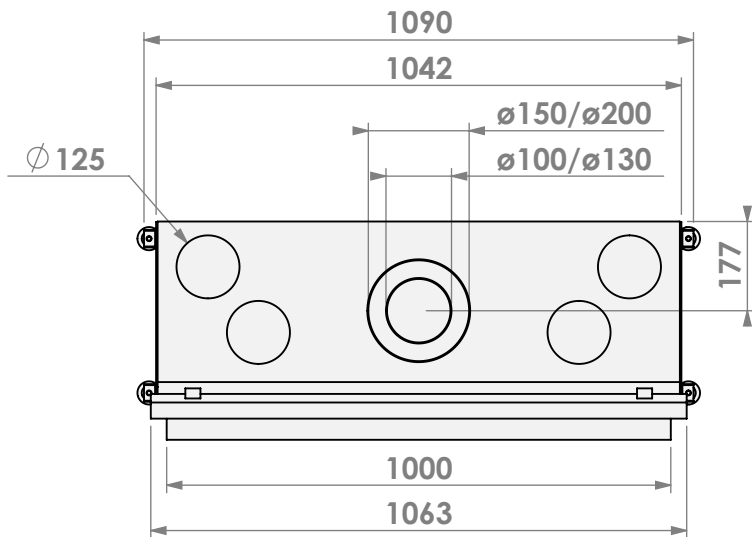

belfires

Barbas Belfires B.V.
Hallenstraat 17
5531 AB Bladel
The Netherlands
www.barbasbelfires.com

Name: HBS-3 floating frame convection casing

Modifications reserved

Scale: 1:15
Unit: mm

Version: 0

* = optional extended adjustable legs max. + 350 mm

Name: HBS-3 hidden door+ 10cm

Modifications reserved

Scale: 1:15
Unit: mm

Version: 0