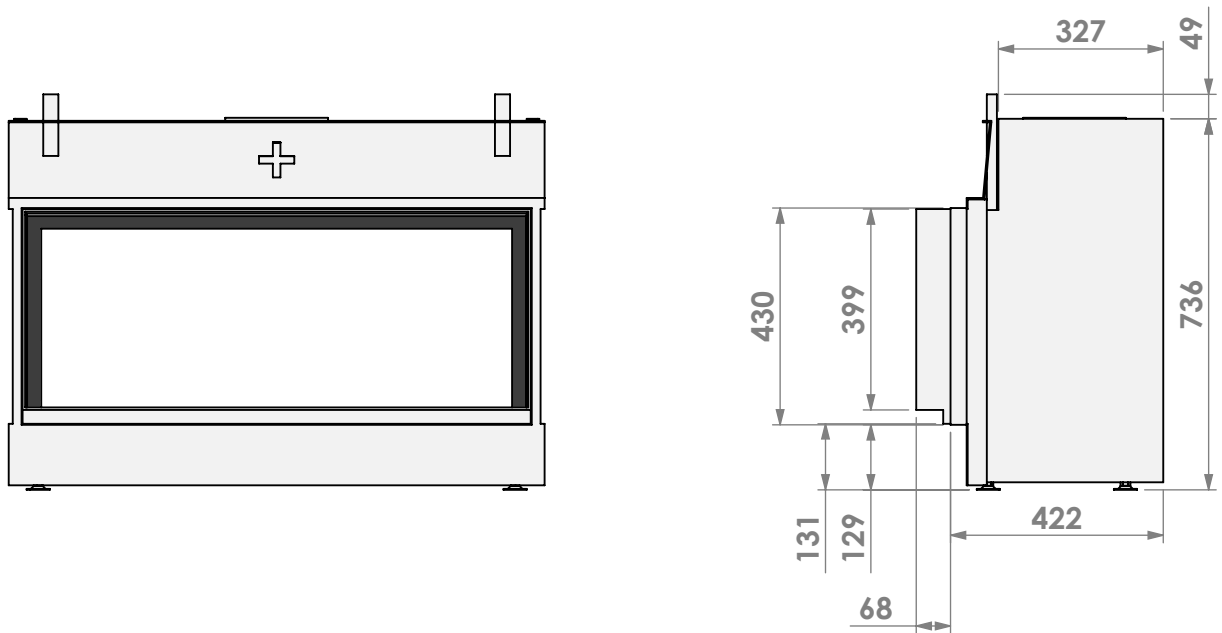

belfires

Barbas Bellfires B.V.
Hallenstraat 17
5531 AB Bladel
The Netherlands
www.barbasbellfires.com

Name: HBS-3 hidden door+ 10cm

Modifications reserved

Scale: 1:15
Unit: mm

Version: 0