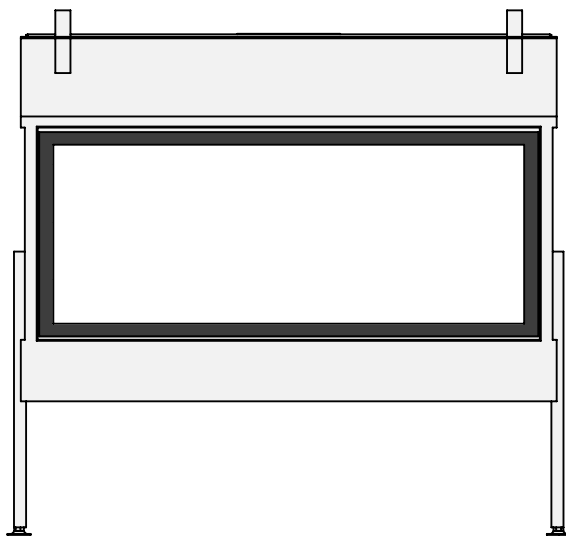

belfires

Barbas Belfires B.V.
Hallenstraat 17
5531 AB Bladel
The Netherlands
www.barbasbelfires.com

Name: HBS-3 floating frame convection casing

Modifications reserved

Scale: 1:15
Unit: mm

Version: 0

* = optional extended adjustable legs max. + 350 mm