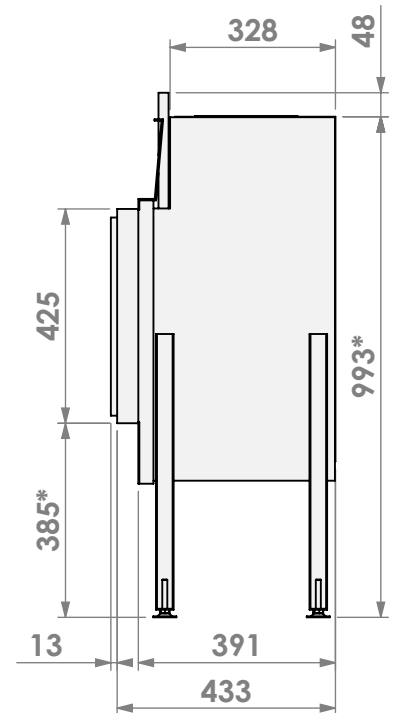

belfires

Barbas Bellfires B.V.
Hallenstraat 17
5531 AB Bladel
The Netherlands
www.barbasbellfires.com

Name: **HBS-3 floating frame**

Modifications reserved

Scale: **1:15**
Unit: **mm**

Version: **0**

* = optional extended adjustable legs max. + 350 mm

belfires

Barbas Belfires B.V.
Hallenstraat 17
5531 AB Bladel
The Netherlands
www.barbasbelfires.com

Name: HBS-3 floating frame convection casing

Modifications reserved

Scale: 1:15
Unit: mm

Version: 0

* = optional extended adjustable legs max. + 350 mm

Name: HBS-3 hidden door+ 10cm

Modifications reserved

Scale: 1:15
Unit: mm

Version: 0