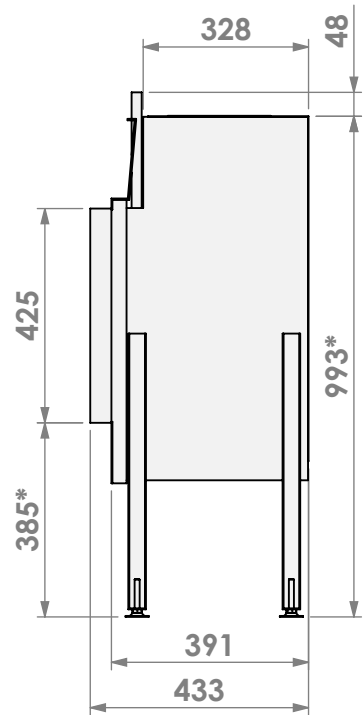

belfires

Barbas Bellfires B.V.
Hallenstraat 17
5531 AB Bladel
The Netherlands
www.barbasbellfires.com

Name: **HBS-3 floating frame**

Modifications reserved

Scale: **1:15**
Unit: **mm**

Version: **0**

* = optional extended adjustable legs max. + 350 mm

belfires

Barbas Belfires B.V.
Hallenstraat 17
5531 AB Bladel
The Netherlands
www.barbasbelfires.com

Name: HBS-3 floating frame convection casing

Modifications reserved

Scale: 1:15
Unit: mm

Version: 0

* = optional extended adjustable legs max. + 350 mm

Barbas Bellfires B.V.
Hallenstraat 17
5531 AB Bladel
The Netherlands
www.barbasbellfires.com

Name: HBS-3 hidden door+ 7cm

Modifications reserved

Scale: 1:15
Unit: mm

Version: 0

belfires

Barbas Bellfires B.V.
Hallenstraat 17
5531 AB Bladel
The Netherlands
www.barbasbellfires.com

Name: HBS-3 hidden door+ 10cm

Modifications reserved

Scale: 1:15
Unit: mm

Version: 0