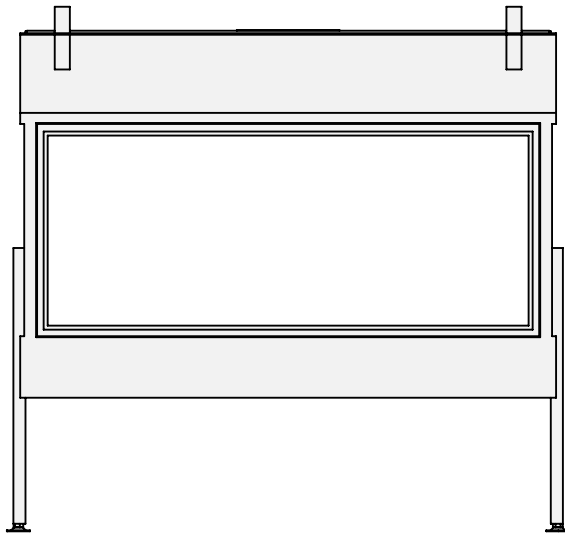

belfires

Barbas Bellfires B.V.
Hallenstraat 17
5531 AB Bladel
The Netherlands
www.barbasbellfires.com

Name: **HBS-3 floating frame**

Modifications reserved

Scale: **1:15**
Unit: **mm**

Version: **0**

* = optional extended adjustable legs max. + 350 mm

belfires

Barbas Belfires B.V.
Hallenstraat 17
5531 AB Bladel
The Netherlands
www.barbasbelfires.com

Name: HBS-3 floating frame convection casing

Modifications reserved

Scale: 1:15
Unit: mm

Version: 0

* = optional extended adjustable legs max. + 350 mm