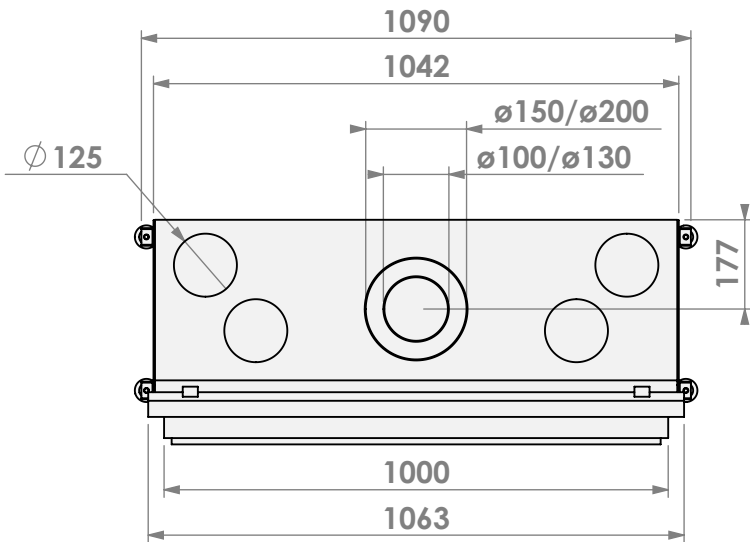

belfires

Barbas Bellfires B.V.
Hallenstraat 17
5531 AB Bladel
The Netherlands
www.barbasbellfires.com

Name: **HBS-3 floating frame**

Modifications reserved

Scale: **1:15**
Unit: **mm**

Version: **0**

* = optional extended adjustable legs max. + 350 mm

belfires

Barbas Belfires B.V.
Hallenstraat 17
5531 AB Bladel
The Netherlands
www.barbasbelfires.com

Name: HBS-3 floating frame convection casing

Modifications reserved

Scale: 1:15
Unit: mm

Version: 0

* = optional extended adjustable legs max. + 350 mm

Name: HBS-3 hidden door+ 10cm

Modifications reserved

Scale: 1:15
Unit: mm

Version: 0